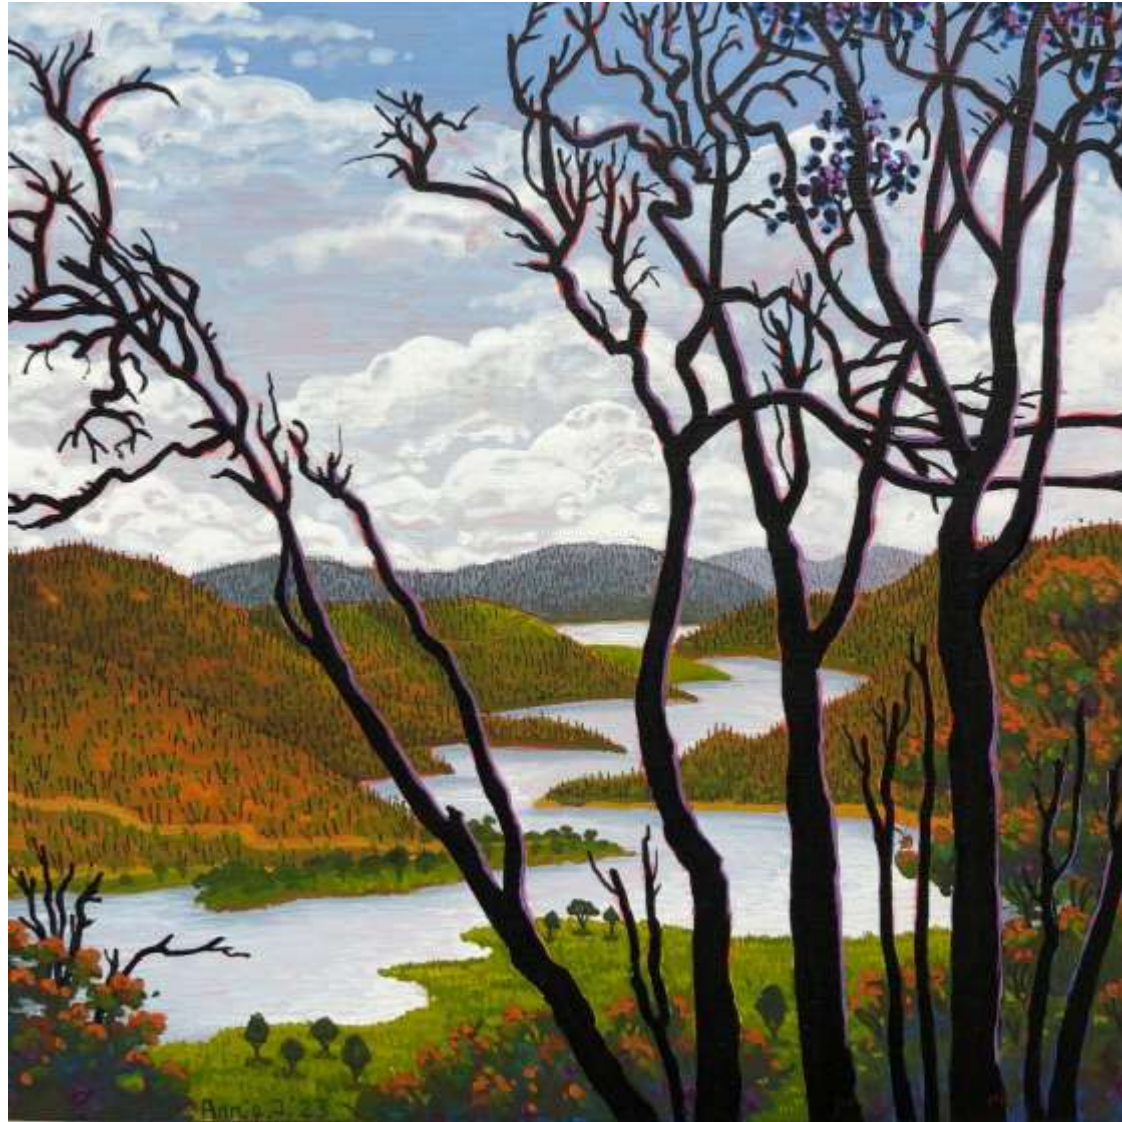

Open: Wed-Sun 11 am – 5 pm

Annie Franklin

Frozen Creek, Nimmitabel 2023 *

Gouache and wax on board

42.5 x 42.5cm

\$2400

Annie Franklin

Kosciusko roadtrip VII 2022

Gouache and wax on board

23 x 23cm

\$950

Annie Franklin

Kosciusko roadtrip VIII 2023

Gouache and wax on board

23 x 23cm

\$950

Annie Franklin

Kosciusko roadtrip IX 2023

Gouache and wax on board

23 x 23cm

\$950

Annie Franklin

Kosciusko roadtrip X 2022

Gouache and wax on board

23 x 23cm

\$950

Annie Franklin

Murrumbidgee morning, Youak 2023

Oil on board

102 x 92cm

\$7500

SOLD